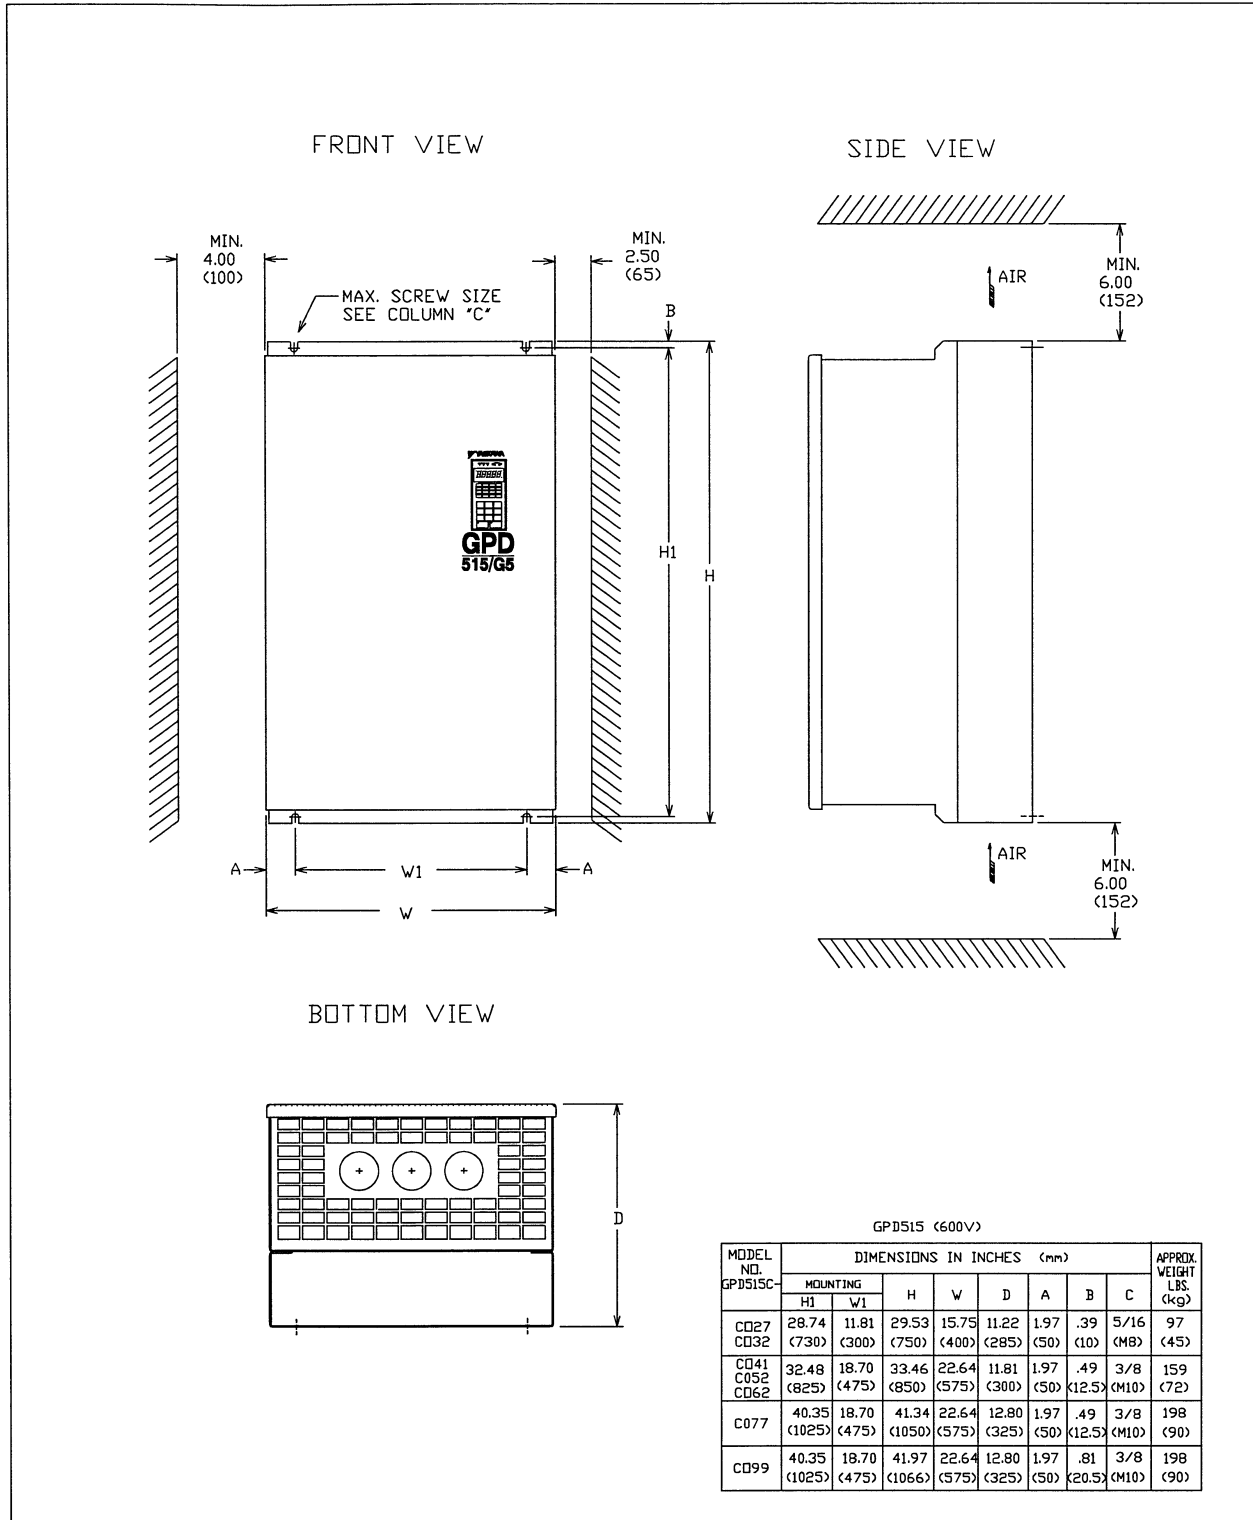

DIMENSIONS: GPD515/G5 BASIC DRIVE NEMA 1

S - 5326A

FOR REFERENCE ONLY UNLESS PROPERLY ENDORSED.